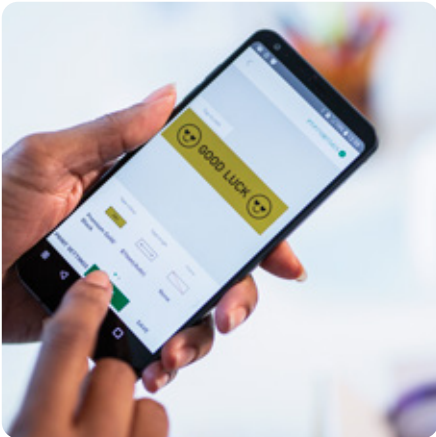

The Convenience of Bluetooth

The P-touch CUBE is your personal label printer. Connect directly to your smartphone by simply selecting the printer from your Bluetooth devices. Then launch the app and get labelling. So quick, and so easy!

Design and print labels straight from your smartphone

Free Design&Print2 for Apple and Android devices

Why learn a new device, when you already use your smartphone? Create your design in your free P-Touch Design & Print app. Choose from the many pre-made labels or create your own. Select your favorite font. Add emoji and clip-art. Include a frame around your text.

Share the love. Share the joy

Share your family's special moments, no matter how far away they are. Print personal QR code label to stick onto their cards and gifts. When they scan the QR code on their phone, it magically shows your special family video or photos, bringing a smile to their faces, and you closer together.