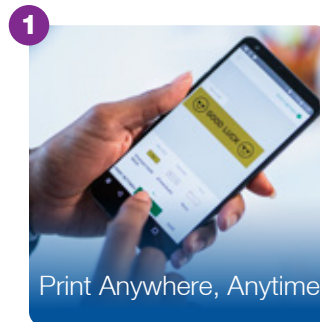

Organise home with style with PT-P710BT Cube Label Printer

Try out the useful templates with pre-made labels and pattern designs. From labeling file folders, cables, and wires, or creating barcodes, to making gift tags and scrapbook pages, there are more uses of PT-P710BT Cube label printer.

Print Anywhere, Anytime

Use Design & Print 2 or iPrint & Label apps to design labels from smart devices