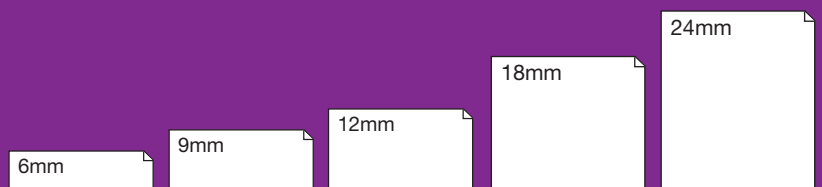

Li-ion Battery

Keep labeling longer with a Rechargeable Li-on battery included inside the package

Compact and Portable

Built to fit any home or office environment

Labelling machine with 6, 9, 12, 18, and 24mm print width for more flexibility