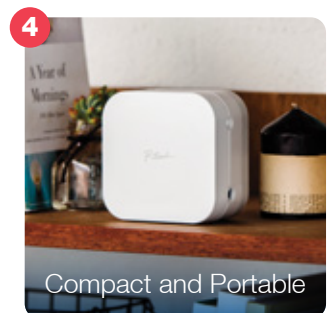

Print Anywhere, Anytime

Use Design & Print app and design labels from smartphone or tablet

High Speed Printing

20mm per second fast print speed

AC Power adapter slot

Use 6 pcs of AAA batteries or AD-24ES-01 AC Power adapter (Both items not included)