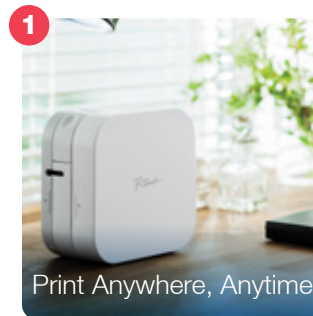

Print Anywhere, Anytime

Use Design & Print app and design labels from smartphone or tablet