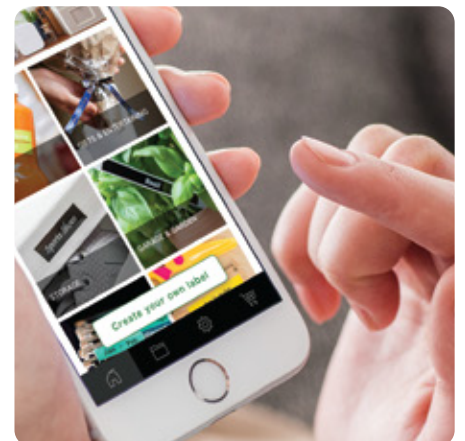

## Label and ribbon printer

Create personalised, stylish  
labels and elegant ribbons

*P-touch*

With the P-Touch Cube, you can use your smartphone to make over and personalise your favourite things.

**Organise your home and create personalised gifts**