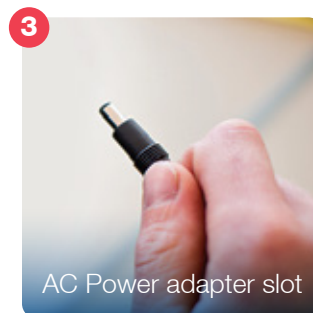

Print Anywhere, Anytime

Use Design & Print app and design labels from smartphone or tablet

High Speed Printing

20mm per second fast print speed

AC Power adapter slot

Use 6 pcs of AAA batteries or AD-24ES-01 AC Power adapter (Both items not included)